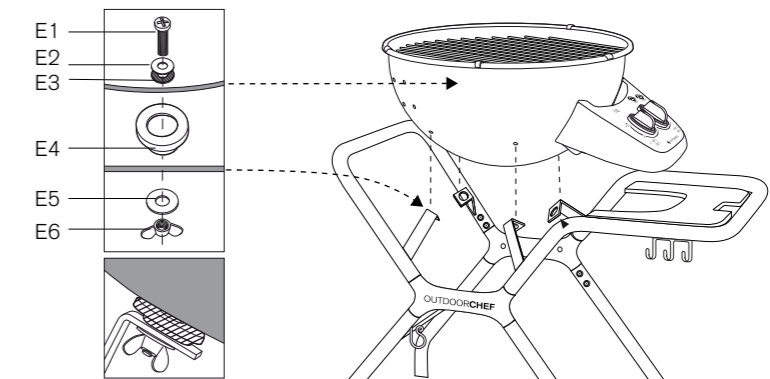

ASCONA 570G

B	Lid	Deckel	
Pos.	Art. Nr.	Description	Beschreibung
B1	18.371.26	Protection washer lid handle	Schutz-Unterlagscheibe Deckelgriff
B2	18.371.03	Teflonwasher	U-Scheibe Teflon
B3	18.371.02	Washer	U-Scheibe
B4	18.370.27	Screw	Schraube
B5	18.371.03	Teflonwasher	U-Scheibe Teflon
B6	18.371.02	Washer	U-Scheibe
B7	18.370.48	Nut	Mutter

C	Lid Hinge	Deckelscharnier	
Pos.	Art. Nr.	Description	Beschreibung
C1	18.370.31	Lid hinge cover screw	Deckelscharnier-Abdeckungsschrauben

D	Valve assembly & Panel	Ventilsatz & Konsole	
Pos.	Art. Nr.	Description	Beschreibung
D1	18.370.05	Screw	Schraube
D2	18.370.27	Screw	Schraube
D3	18.371.01	Screw	Schraube
D4	18.371.02	Washer	U-Scheibe
D5	18.371.03	Teflonwasher	U-Scheibe Teflon
D6	18.371.00	Screw	Schraube

E	Bowl	Kugel	
Pos.	Art. Nr.	Description	Beschreibung
E1	18.370.10	Screw	Schraube
E2	18.370.62	Washer	U-Scheibe
E3	18.370.76	Teflonwasher	U-Scheibe Teflon
E4	18.370.91	Protection washer bowl	Schutz-Unterlagscheibe Kugel
E5	18.370.68	Washer	U-Scheibe
E6	18.370.44	Wing nut	Flügelmutter

F	Piezo electrode	Piezo-Elektrode	
Pos.	Art. Nr.	Description	Beschreibung
F1	18.371.01	Screw	Schraube
F2	18.371.02	Washer	U-Scheibe
F3	18.371.03	Teflonwasher	U-Scheibe Teflon
F4	18.371.04	Spring washer	Federring
F5	18.370.48	Nut	Mutter
F6	18.371.11	Holder piezo electrode	Halterung Piezo Elektrode

G	Bottom shelf	Bodenrost	
Pos.	Art. Nr.	Description	Beschreibung
G1	18.371.05	Woodscrew	Holzschraube

Attention