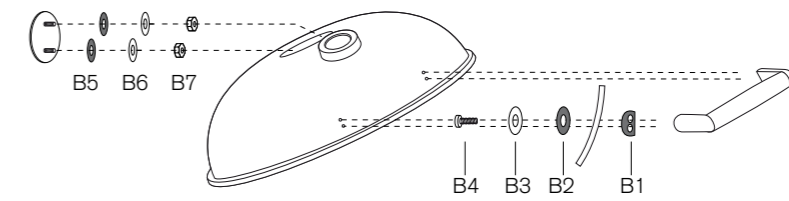

E	Bowl	Kugel	
Pos.	Art. Nr.	Description	Beschreibung
E1	18.370.10	Screw	Schraube
E2	18.370.62	Washer	U-Scheibe
E3	18.370.76	Teflonwasher	U-Scheibe Teflon
E4	18.370.91	Protection washer bowl	Schutz-Unterlagscheibe Kugel
E5	18.370.68	Washer	U-Scheibe
E6	18.370.44	Wing nut	Flügelmutter

F	Piezo electrode	Piezo-Elektrode	
Pos.	Art. Nr.	Description	Beschreibung
F1	18.371.01	Screw	Schraube
F2	18.371.02	Washer	U-Scheibe
F3	18.371.03	Teflonwasher	U-Scheibe Teflon
F4	18.371.04	Spring washer	Federring
F5	18.370.48	Nut	Mutter
F6	18.371.11	Holder piezo electrode	Halterung Piezo Elektrode

G	Bottom shelf	Bodenrost	
Pos.	Art. Nr.	Description	Beschreibung
G1	18.371.05	Woodscrew	Holzschraube

Attention

Please write your serial number on the backside of the manual for future reference. You will find the number on the data plate attached to the trolley or the bottom plate depending on the grill model. OUTDOORCHEF can only supply spare parts and honour warranty returns when the serial number is available.

Achtung

Bitte notieren Sie auf der Rückseite Ihrer Gebrauchsanweisung die Serien-Nummer. Je nach Grillmodell finden Sie die Nummer auf dem Datensticker, welcher sich entweder am Grillgestell oder auf der Bodenplatte befindet. OUTDOORCHEF kann Garantie und Ersatzteillieferungen nur mit der Serien-Nummer bearbeiten.

ASCONA 570G

B