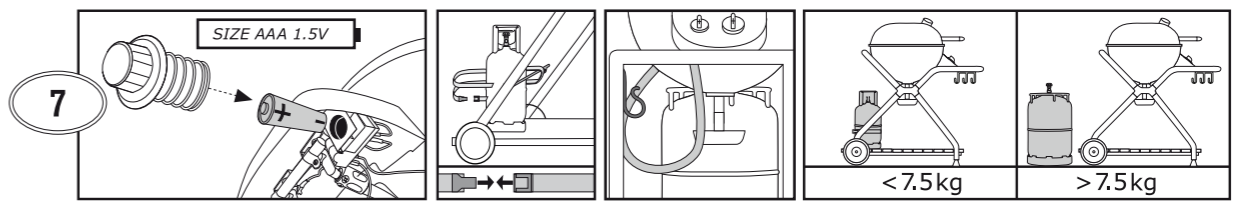

- 2x10mm
- 1x13mm
- 2x8mm
- 1x2