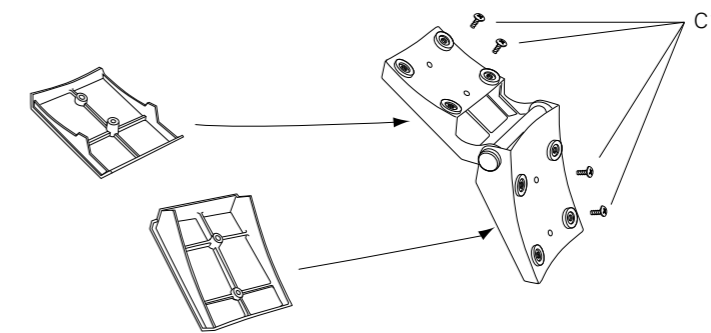

ASCONA 570G

B	Lid	Deckel	
Pos.	Art. Nr.	Description	Beschreibung
B1	18.371.26	Protection washer lid handle	Schutz-Unterlagscheibe Deckelgriff
B2	18.371.03	Teflonwasher	U-Scheibe Teflon
B3	18.371.02	Washer	U-Scheibe
B4	18.370.27	Screw	Schraube
B5	18.371.03	Teflonwasher	U-Scheibe Teflon
B6	18.371.02	Washer	U-Scheibe
B7	18.370.48	Nut	Mutter

C	Lid Hinge	Deckelscharnier	
Pos.	Art. Nr.	Description	Beschreibung
C1	18.370.31	Lid hinge cover screw	Deckelscharnier-Abdeckungsschrauben

D	Valve assembly & Panel	Ventilsatz & Konsole	
Pos.	Art. Nr.	Description	Beschreibung
D1	18.370.05	Screw	Schraube
D2	18.370.27	Screw	Schraube
D3	18.371.01	Screw	Schraube
D4	18.371.02	Washer	U-Scheibe
D5	18.371.03	Teflonwasher	U-Scheibe Teflon
D6	18.371.00	Screw	Schraube

E	Bowl	Kugel	
Pos.	Art. Nr.	Description	Beschreibung
E1	18.370.10	Screw	Schraube
E2	18.370.62	Washer	U-Scheibe
E3	18.370.76	Teflonwasher	U-Scheibe Teflon
E4	18.370.91	Protection washer bowl	Schutz-Unterlagscheibe Kugel
E5	18.370.68	Washer	U-Scheibe
E6	18.370.44	Wing nut	Flügelmutter

F	Piezo electrode	Piezo-Elektrode	
Pos.	Art. Nr.	Description	Beschreibung
F1	18.371.01	Screw	Schraube
F2	18.371.02	Washer	U-Scheibe
F3	18.371.03	Teflonwasher	U-Scheibe Teflon
F4	18.371.04	Spring washer	Federring
F5	18.370.48	Nut	Mutter
F6	18.371.11	Holder piezo electrode	Halterung Piezo Elektrode

G	Bottom shelf	Bodenrost	
Pos.	Art. Nr.	Description	Beschreibung
G1	18.371.05	Woodscrew	Holzschraube

Attention