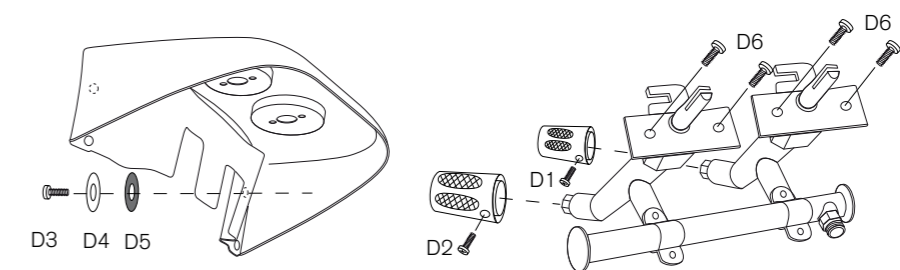

ASCONA 570G

B	Lid	Deckel	
Pos.	Art. Nr.	Description	Beschreibung
B1	18.371.26	Protection washer lid handle	Schutz-Unterlagscheibe Deckelgriff
B2	18.371.03	Teflonwasher	U-Scheibe Teflon
B3	18.371.02	Washer	U-Scheibe
B4	18.370.27	Screw	Schraube
B5	18.371.03	Teflonwasher	U-Scheibe Teflon
B6	18.371.02	Washer	U-Scheibe
B7	18.370.48	Nut	Mutter

C	Lid Hinge	Deckelscharnier	
Pos.	Art. Nr.	Description	Beschreibung
C1	18.370.31	Lid hinge cover screw	Deckelscharnier-Abdeckungsschrauben

D	Valve assembly & Panel	Ventilsatz & Konsole	
Pos.	Art. Nr.	Description	Beschreibung
D1	18.370.05	Screw	Schraube
D2	18.370.27	Screw	Schraube
D3	18.371.01	Screw	Schraube
D4	18.371.02	Washer	U-Scheibe
D5	18.371.03	Teflonwasher	U-Scheibe Teflon
D6	18.371.00	Screw	Schraube

E	Bowl	Kugel	
Pos.	Art. Nr.	Description	Beschreibung
E1	18.370.10	Screw	Schraube
E2	18.370.62	Washer	U-Scheibe
E3	18.370.76	Teflonwasher	U-Scheibe Teflon
E4	18.370.91	Protection washer bowl	Schutz-Unterlagscheibe Kugel
E5	18.370.68	Washer	U-Scheibe
E6	18.370.44	Wing nut	Flügelmutter

F	Piezo electrode	Piezo-Elektrode	
Pos.	Art. Nr.	Description	Beschreibung
F1	18.371.01	Screw	Schraube
F2	18.371.02	Washer	U-Scheibe
F3	18.371.03	Teflonwasher	U-Scheibe Teflon
F4	18.371.04	Spring washer	Federring
F5	18.370.48	Nut	Mutter
F6	18.371.11	Holder piezo electrode	Halterung Piezo Elektrode

G	Bottom shelf	Bodenrost	
Pos.	Art. Nr.	Description	Beschreibung
G1	18.371.05	Woodscrew	Holzschraube

Attention