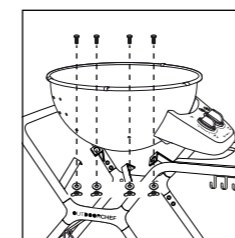

ASCONA 570G

B	Lid	Deckel	
Pos.	Art. Nr.	Description	Beschreibung
B1	18.371.26	Protection washer lid handle	Schutz-Unterlagscheibe Deckelgriff
B2	18.371.03	Teflonwasher	U-Scheibe Teflon
B3	18.371.02	Washer	U-Scheibe
B4	18.370.27	Screw	Schraube
B5	18.371.03	Teflonwasher	U-Scheibe Teflon
B6	18.371.02	Washer	U-Scheibe
B7	18.370.48	Nut	Mutter

C	Lid Hinge	Deckelscharnier	
Pos.	Art. Nr.	Description	Beschreibung
C1	18.370.31	Lid hinge cover screw	Deckelscharnier-Abdeckungsschrauben

D	Valve assembly & Panel	Ventilsatz & Konsole	
Pos.	Art. Nr.	Description	Beschreibung
D1	18.370.05	Screw	Schraube
D2	18.370.27	Screw	Schraube
D3	18.371.01	Screw	Schraube
D4	18.371.02	Washer	U-Scheibe
D5	18.371.03	Teflonwasher	U-Scheibe Teflon
D6	18.371.00	Screw	Schraube

E	Bowl	Kugel	
Pos.	Art. Nr.	Description	Beschreibung
E1	18.370.10	Screw	Schraube
E2	18.370.62	Washer	U-Scheibe
E3	18.370.76	Teflonwasher	U-Scheibe Teflon
E4	18.370.91	Protection washer bowl	Schutz-Unterlagscheibe Kugel
E5	18.370.68	Washer	U-Scheibe
E6	18.370.44	Wing nut	Flügelmutter

F	Piezo electrode	Piezo-Elektrode	
Pos.	Art. Nr.	Description	Beschreibung
F1	18.371.01	Screw	Schraube
F2	18.371.02	Washer	U-Scheibe
F3	18.371.03	Teflonwasher	U-Scheibe Teflon
F4	18.371.04	Spring washer	Federring
F5	18.370.48	Nut	Mutter
F6	18.371.11	Holder piezo electrode	Halterung Piezo Elektrode

G	Bottom shelf	Bodenrost	
Pos.	Art. Nr.	Description	Beschreibung
G1	18.371.05	Woodscrew	Holzschraube

Attention