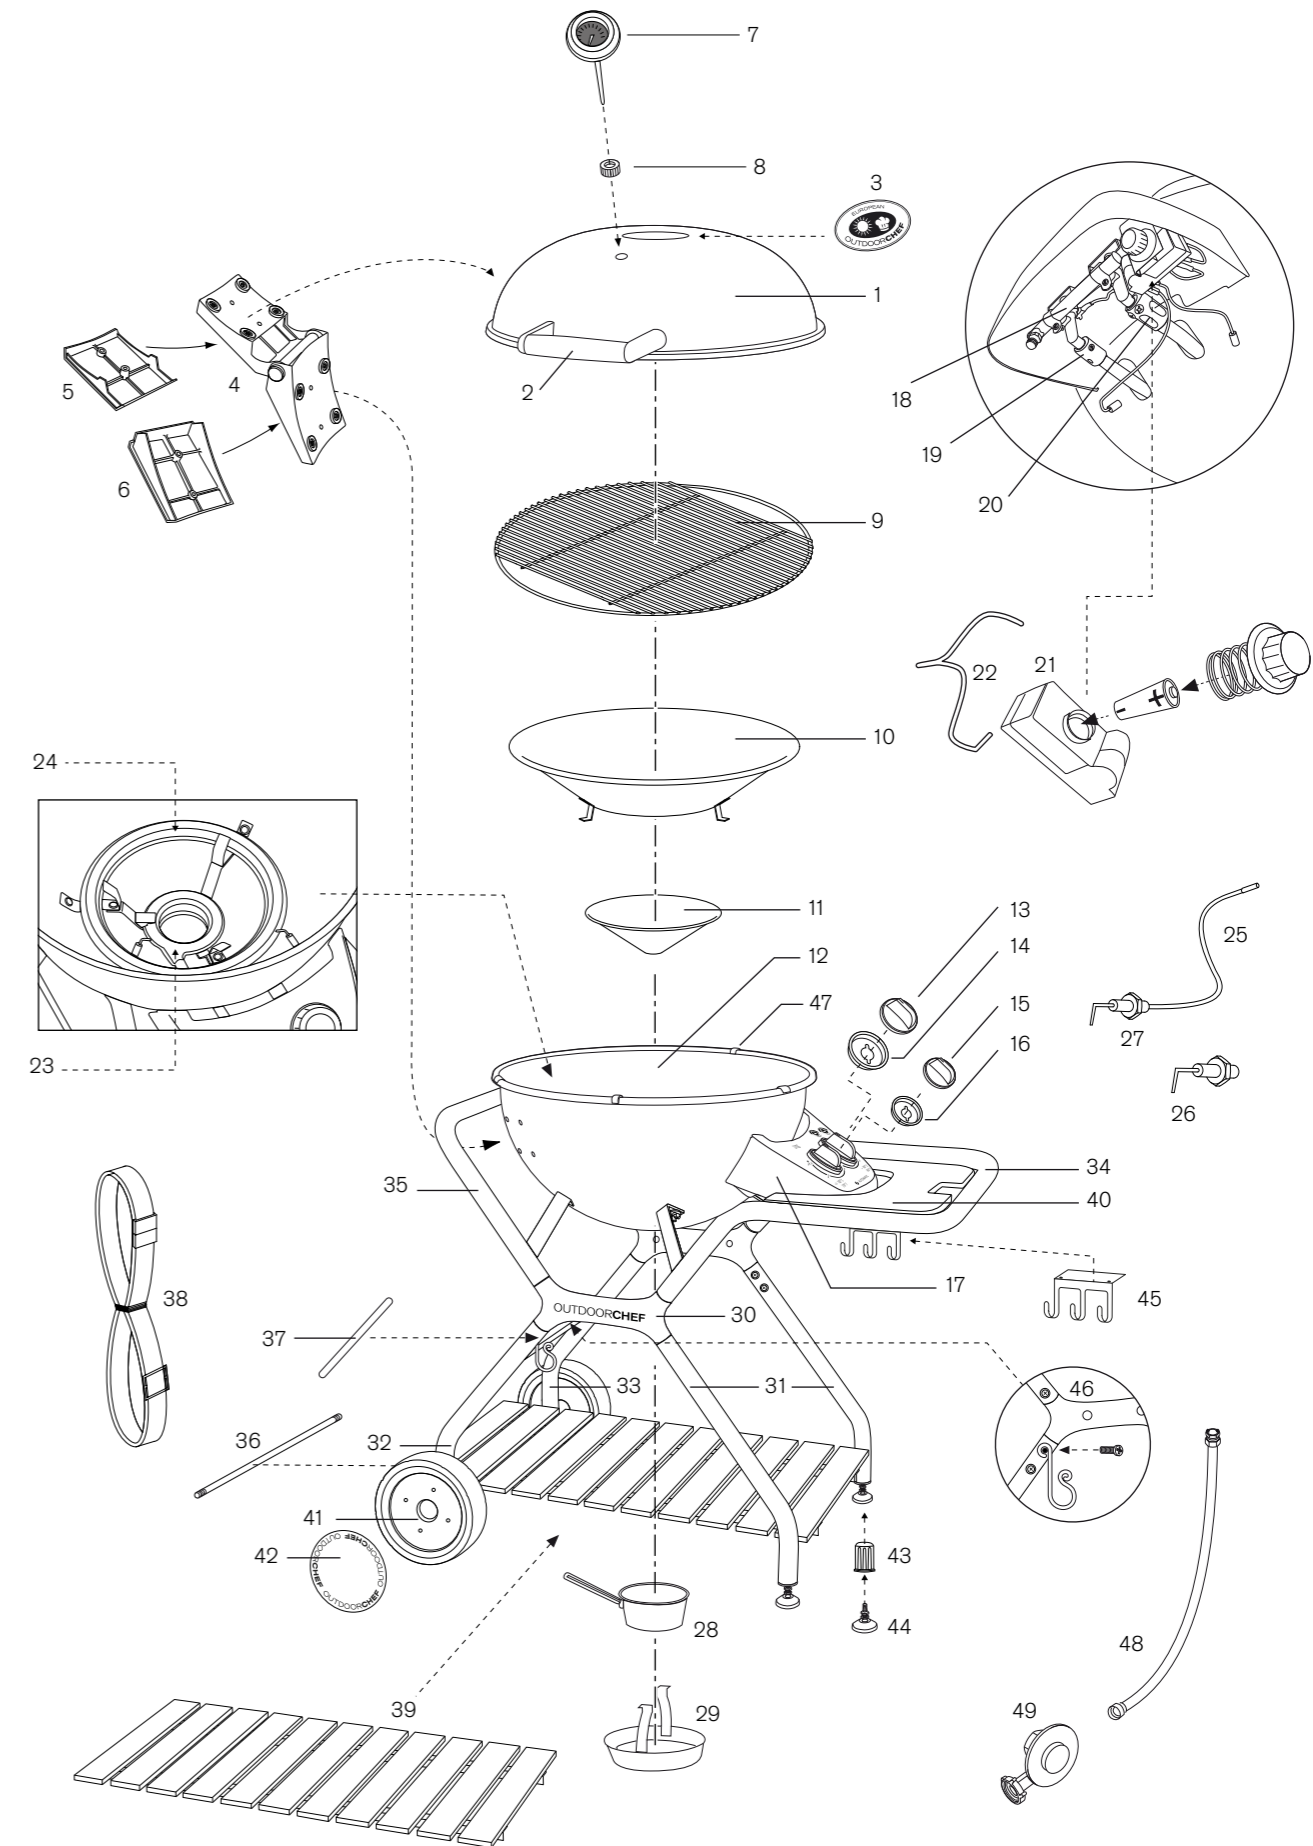

DKB Household Switzerland AG operates a policy of continuous product development and improvement. As such we reserve the right to alter product design and or technical specification without giving any prior notice.

ASCONA 570G