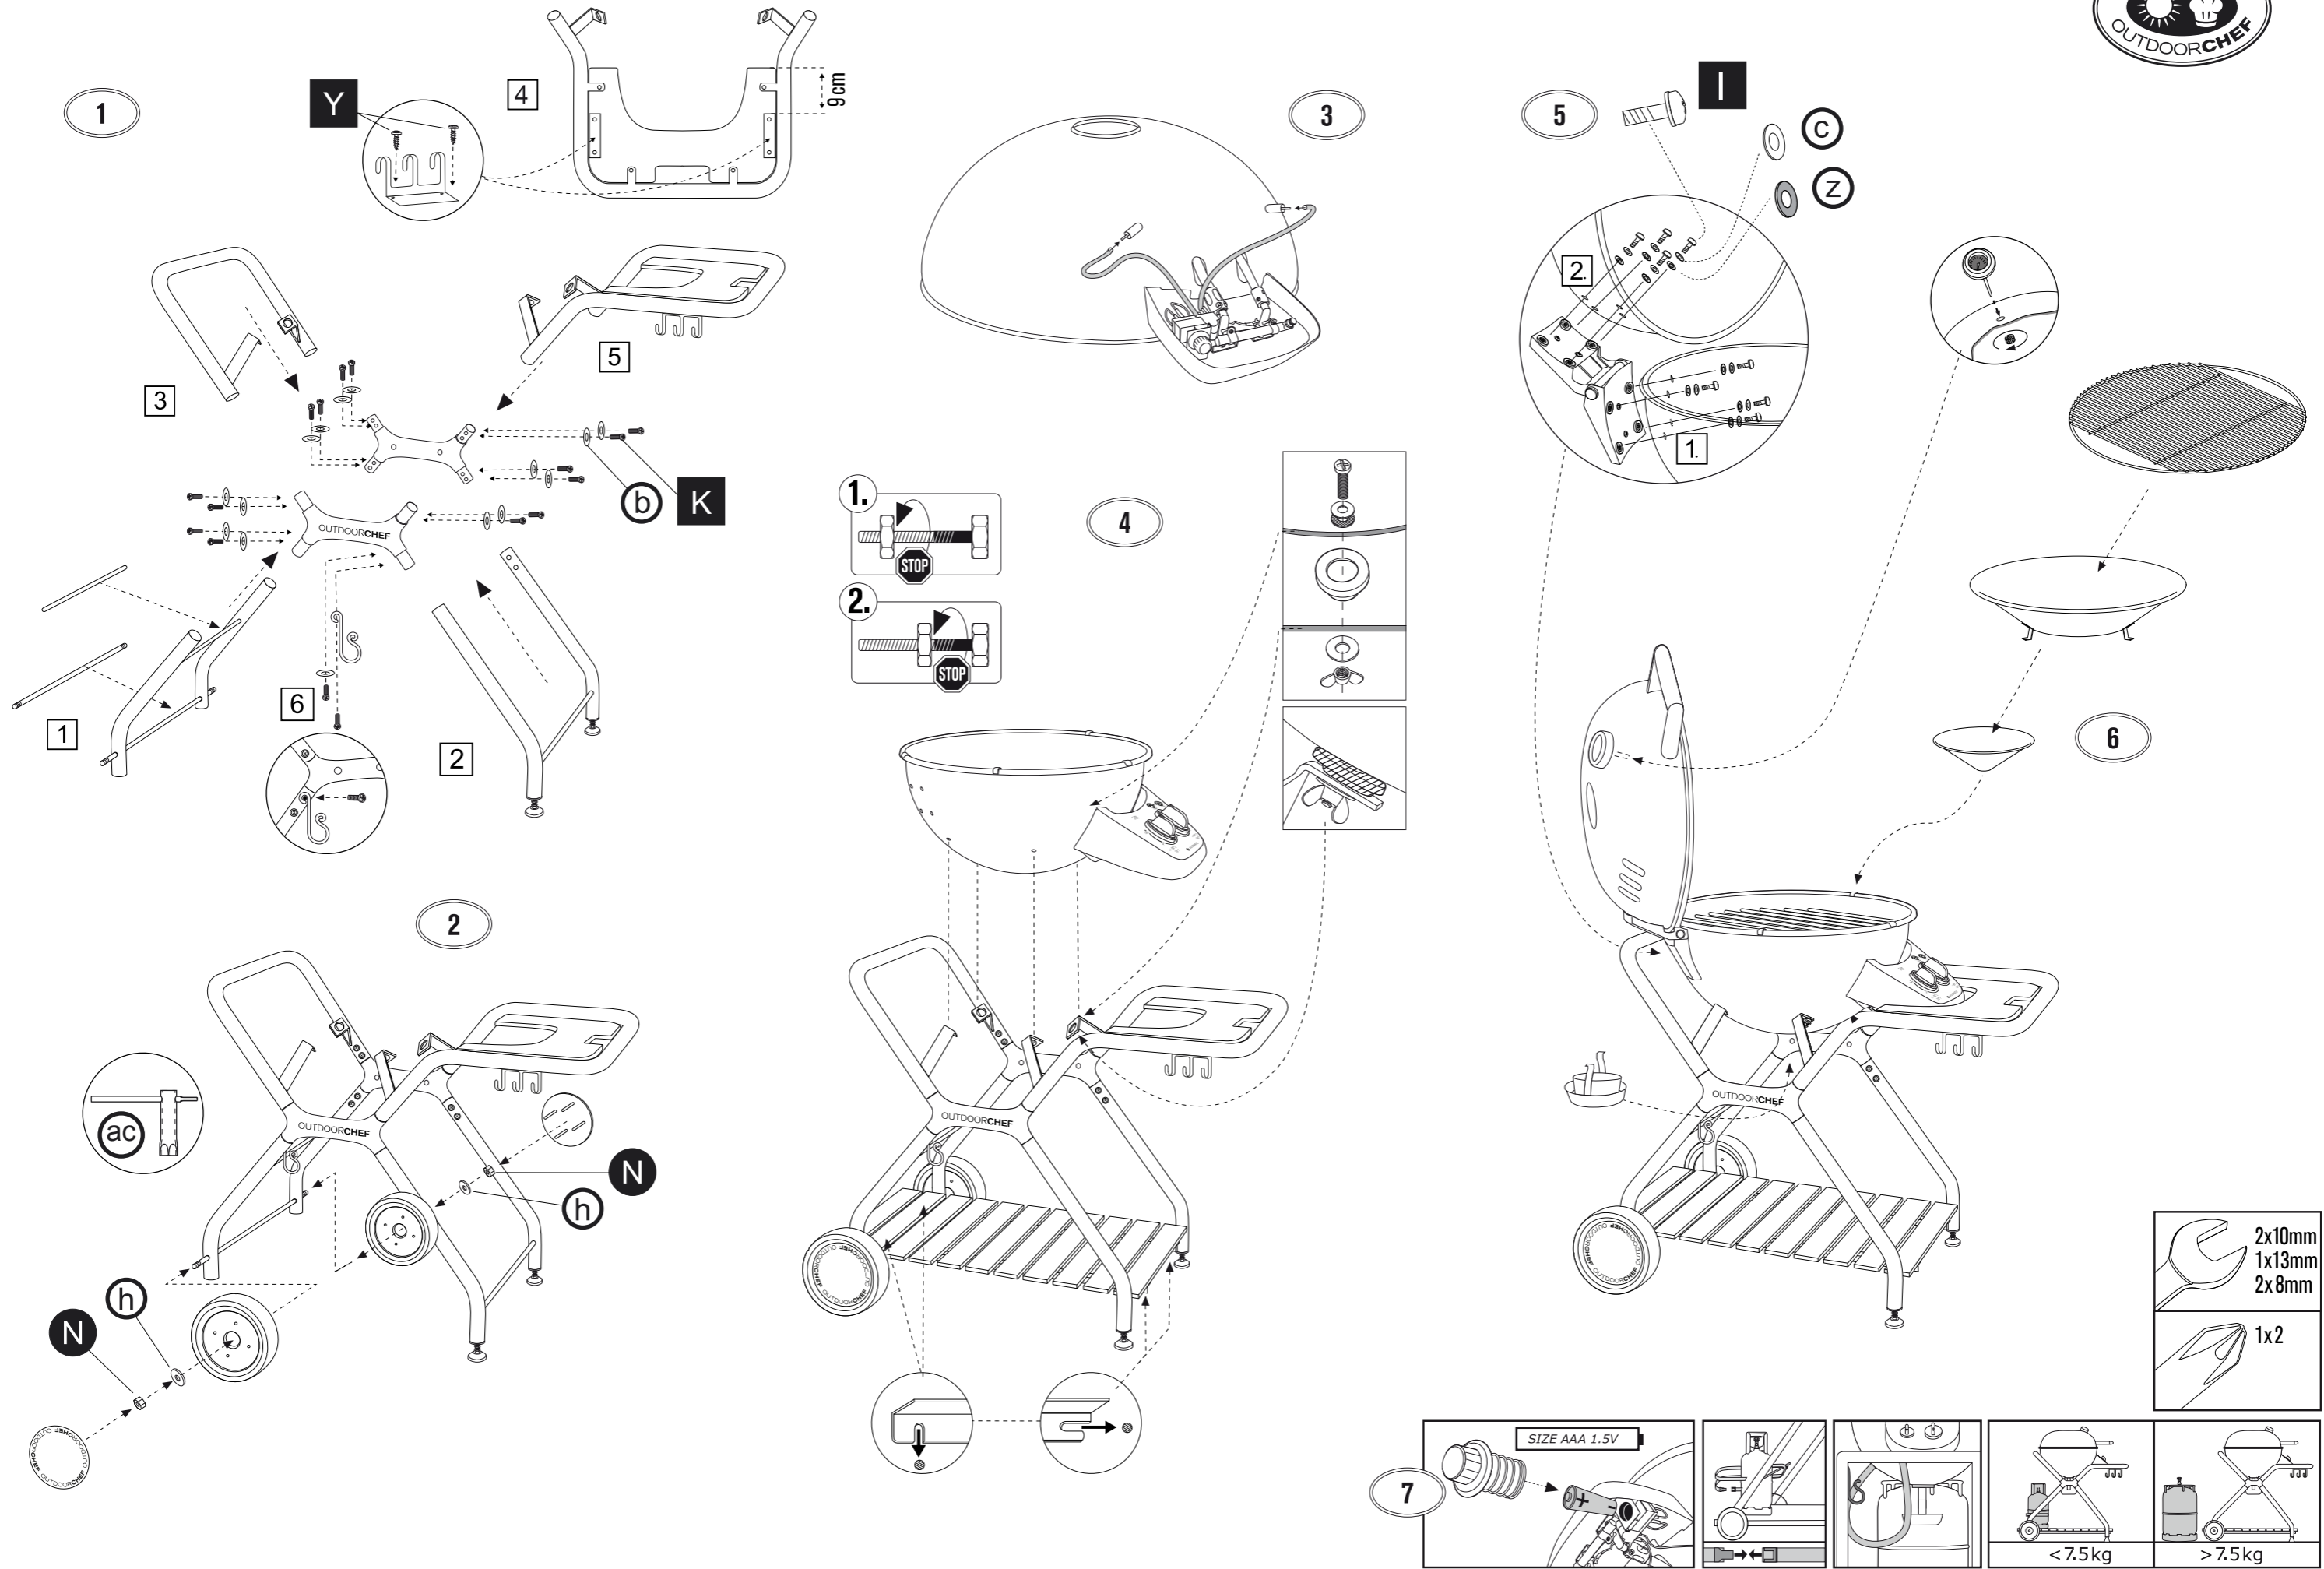

ASCONA 570G