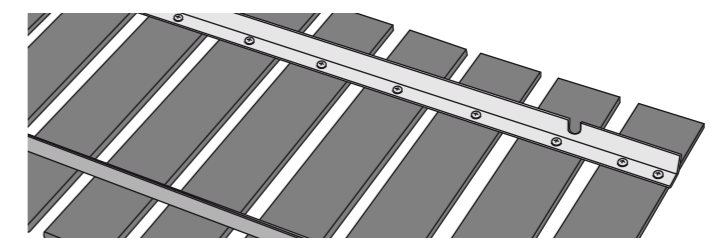

ASCONA 570G

B	Lid	Deckel	
Pos.	Art. Nr.	Description	Beschreibung
B1	18.371.26	Protection washer lid handle	Schutz-Unterlagscheibe Deckelgriff
B2	18.371.03	Teflonwasher	U-Scheibe Teflon
B3	18.371.02	Washer	U-Scheibe
B4	18.370.27	Screw	Schraube
B5	18.371.03	Teflonwasher	U-Scheibe Teflon
B6	18.371.02	Washer	U-Scheibe
B7	18.370.48	Nut	Mutter

C	Lid Hinge	Deckelscharnier	
Pos.	Art. Nr.	Description	Beschreibung
C1	18.370.31	Lid hinge cover screw	Deckelscharnier-Abdeckungsschrauben

D	Valve assembly & Panel	Ventilsatz & Konsole	
Pos.	Art. Nr.	Description	Beschreibung
D1	18.370.05	Screw	Schraube
D2	18.370.27	Screw	Schraube
D3	18.371.01	Screw	Schraube
D4	18.371.02	Washer	U-Scheibe
D5	18.371.03	Teflonwasher	U-Scheibe Teflon
D6	18.371.00	Screw	Schraube

E	Bowl	Kugel	
Pos.	Art. Nr.	Description	Beschreibung
E1	18.370.10	Screw	Schraube
E2	18.370.62	Washer	U-Scheibe
E3	18.370.76	Teflonwasher	U-Scheibe Teflon
E4	18.370.91	Protection washer bowl	Schutz-Unterlagscheibe Kugel
E5	18.370.68	Washer	U-Scheibe
E6	18.370.44	Wing nut	Flügelmutter

F	Piezo electrode	Piezo-Elektrode	
Pos.	Art. Nr.	Description	Beschreibung
F1	18.371.01	Screw	Schraube
F2	18.371.02	Washer	U-Scheibe
F3	18.371.03	Teflonwasher	U-Scheibe Teflon
F4	18.371.04	Spring washer	Federring
F5	18.370.48	Nut	Mutter
F6	18.371.11	Holder piezo electrode	Halterung Piezo Elektrode

G	Bottom shelf	Bodenrost	
Pos.	Art. Nr.	Description	Beschreibung
G1	18.371.05	Woodscrew	Holzschraube

Attention