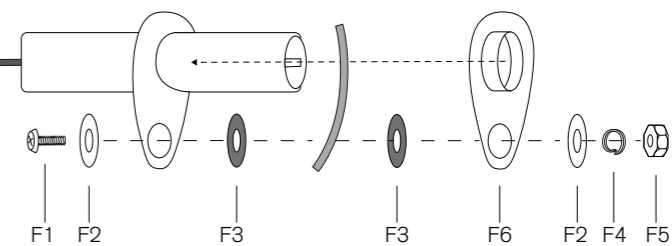

ASCONA 570G

B	Lid	Deckel	
Pos.	Art. Nr.	Description	Beschreibung
B1	18.371.26	Protection washer lid handle	Schutz-Unterlagscheibe Deckelgriff
B2	18.371.03	Teflonwasher	U-Scheibe Teflon
B3	18.371.02	Washer	U-Scheibe
B4	18.370.27	Screw	Schraube
B5	18.371.03	Teflonwasher	U-Scheibe Teflon
B6	18.371.02	Washer	U-Scheibe
B7	18.370.48	Nut	Mutter

C	Lid Hinge	Deckelscharnier	
Pos.	Art. Nr.	Description	Beschreibung
C1	18.370.31	Lid hinge cover screw	Deckelscharnier-Abdeckungsschrauben

D	Valve assembly & Panel	Ventilsatz & Konsole	
Pos.	Art. Nr.	Description	Beschreibung
D1	18.370.05	Screw	Schraube
D2	18.370.27	Screw	Schraube
D3	18.371.01	Screw	Schraube
D4	18.371.02	Washer	U-Scheibe
D5	18.371.03	Teflonwasher	U-Scheibe Teflon
D6	18.371.00	Screw	Schraube

E	Bowl	Kugel	
Pos.	Art. Nr.	Description	Beschreibung
E1	18.370.10	Screw	Schraube
E2	18.370.62	Washer	U-Scheibe
E3	18.370.76	Teflonwasher	U-Scheibe Teflon
E4	18.370.91	Protection washer bowl	Schutz-Unterlagscheibe Kugel
E5	18.370.68	Washer	U-Scheibe
E6	18.370.44	Wing nut	Flügelmutter

F	Piezo electrode	Piezo-Elektrode	
Pos.	Art. Nr.	Description	Beschreibung
F1	18.371.01	Screw	Schraube
F2	18.371.02	Washer	U-Scheibe
F3	18.371.03	Teflonwasher	U-Scheibe Teflon
F4	18.371.04	Spring washer	Federring
F5	18.370.48	Nut	Mutter
F6	18.371.11	Holder piezo electrode	Halterung Piezo Elektrode

G	Bottom shelf	Bodenrost	
Pos.	Art. Nr.	Description	Beschreibung
G1	18.371.05	Woodscrew	Holzschraube

Attention